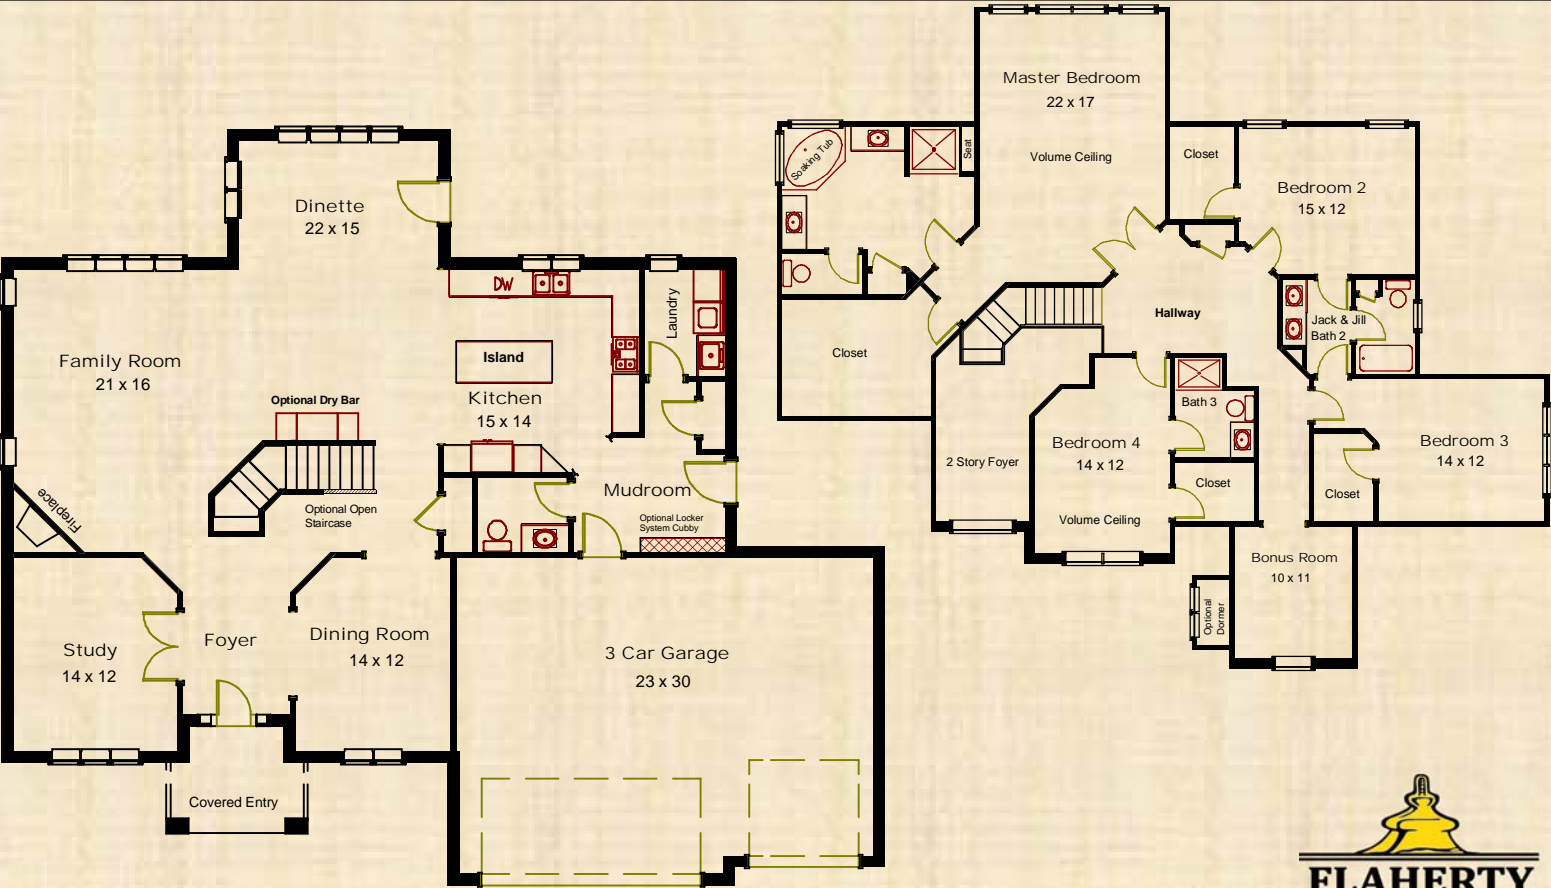

Starting at 3,700 Square Feet

THE CAELLIN

Flaherty's policy of continual improvement in architectural design and construction considerations requires that the dimensions and features shown are subject to minor variations. The renderings are a designer's conception and the actual homes may be modified in construction to suit interior, exterior, and site considerations. The illustrations may not reflect current standard features of home. Please refer to the sales center for home and site plans, specification limitations and options. Prices are subject to change without notice.