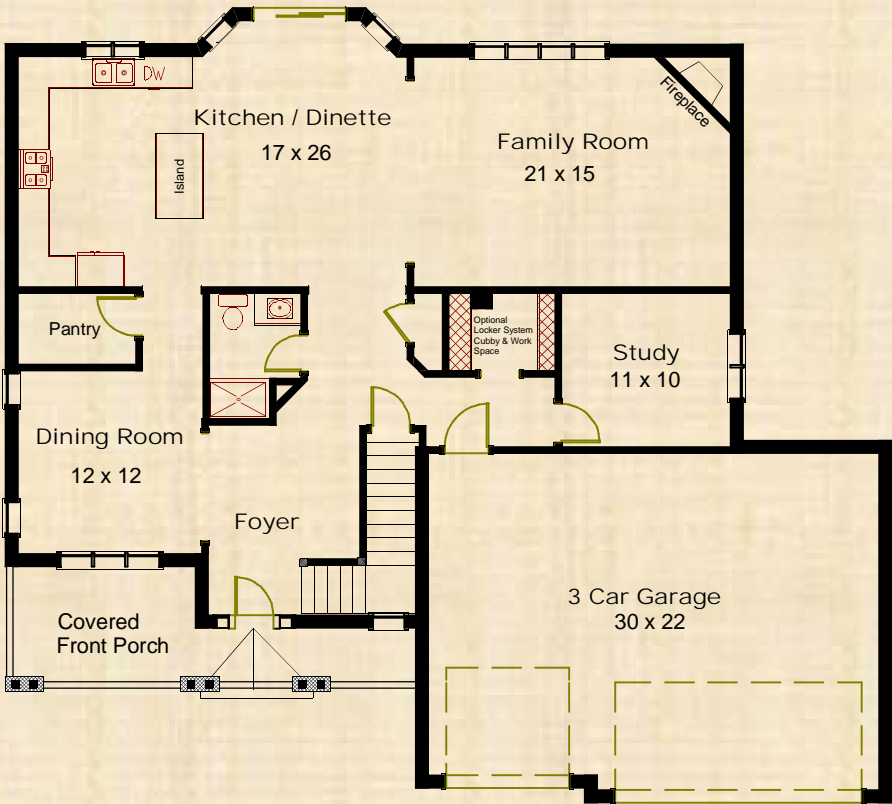

Starting at 3,000 Square Feet

# THE DEVIN III

Flaherty's policy of continual improvement in architectural design and construction considerations requires that the dimensions and features shown are subject to minor variations. The renderings are a designer's conception and the actual homes may be modified in construction to suit interior, exterior, and site considerations. The illustrations may not reflect current standard features of home. Please refer to the sales center for home and site plans, specification limitations and options. Prices are subject to change without notice.