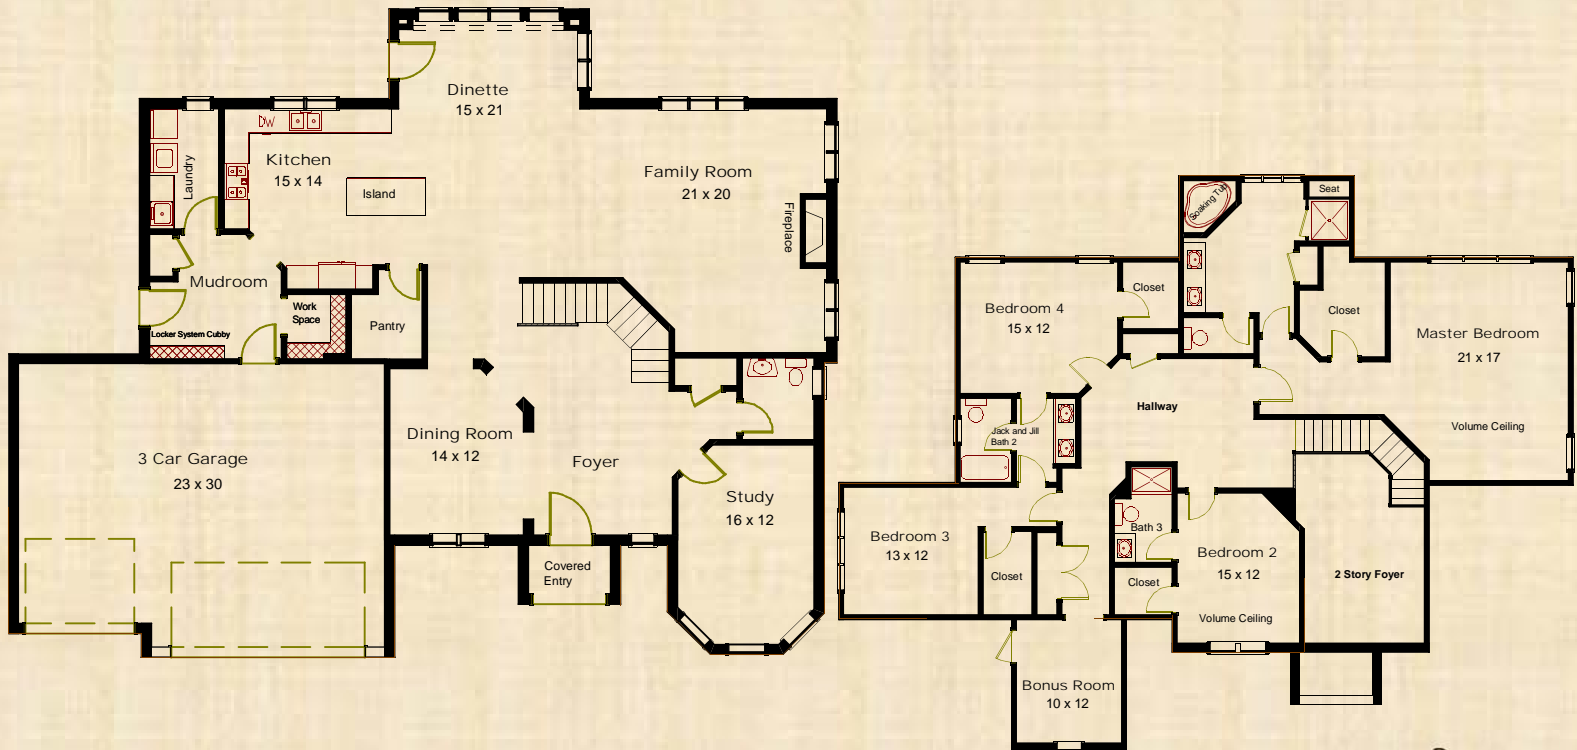

# THE CAELLIN 2000

Starting at 4,000 Square Feet

Flaherty's policy of continual improvement in architectural design and construction considerations requires that the dimensions and features shown are subject to minor variations. The renderings are a designer's conception and the actual homes may be modified in construction to suit interior, exterior, and site considerations. The illustrations may not reflect current standard features of home. Please refer to the sales center for home and site plans, specification limitations and options. Prices are subject to change without notice.