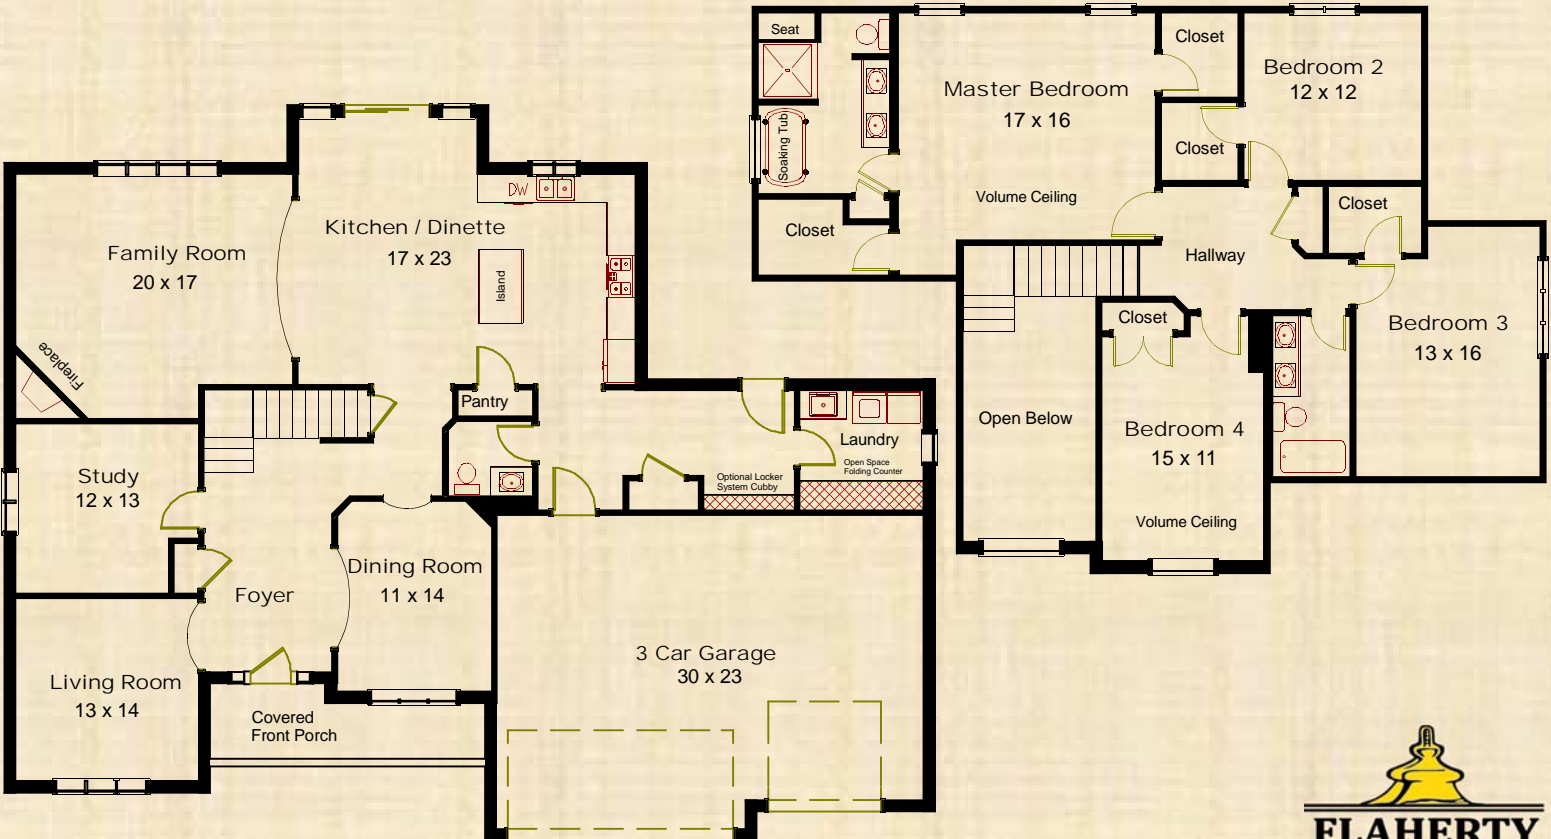

Starting at 3,300 Square Feet

THE IAN 2000

Flaherty's policy of continual improvement in architectural design and construction considerations requires that the dimensions and features shown are subject to minor variations. The renderings are a designer's conception and the actual homes may be modified in construction to suit interior, exterior, and site considerations. The illustrations may not reflect current standard features of home. Please refer to the sales center for home and site plans, specification limitations and options. Prices are subject to change without notice.