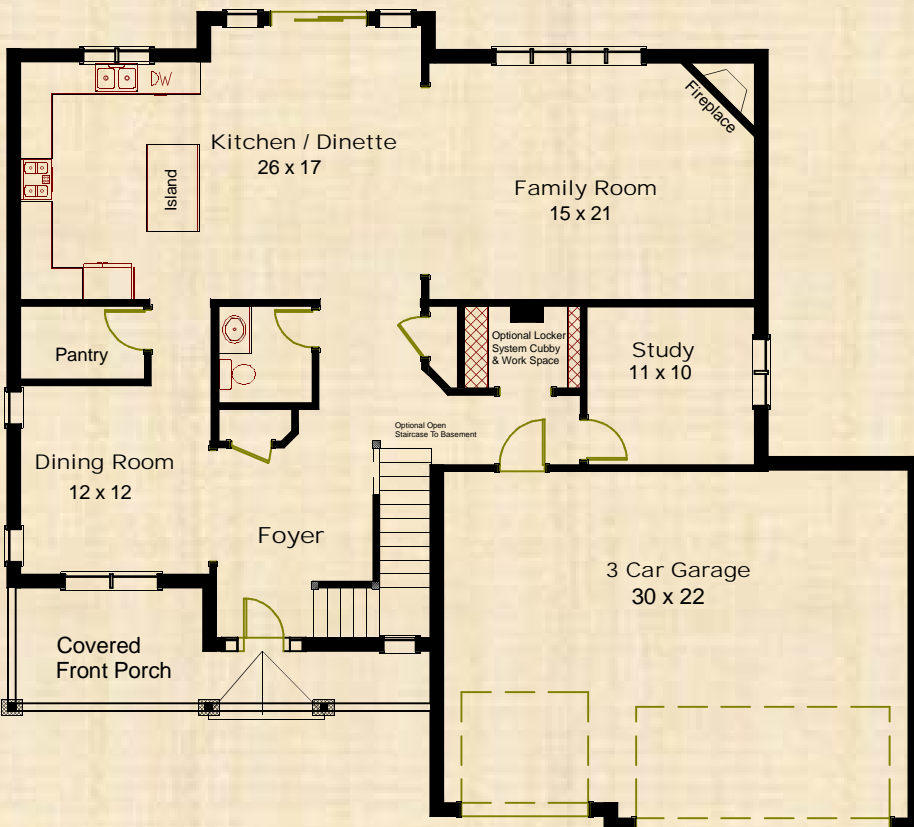

THE COUNTRY DEVIN

Starting at 3,000 Square Feet

See Sales Center For
3rd Floor Finished
Attic Details.

Flaherty's policy of continual improvement in architectural design and construction considerations requires that the dimensions and features shown are subject to minor variations. The renderings are a designer's conception and the actual homes may be modified in construction to suit interior, exterior, and site considerations. The illustrations may not reflect current standard features of home. Please refer to the sales center for home and site plans, specification limitations and options. Prices are subject to change without notice.