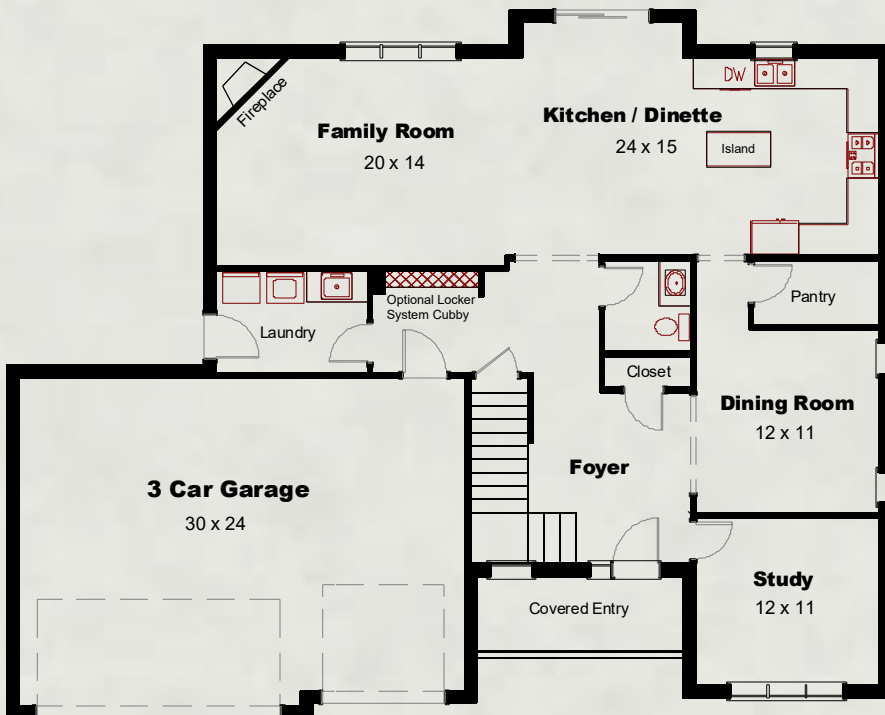

THE COLIN II

Starting at 2,700 Square Feet

Flaherty's policy of continual improvement in architectural design and construction considerations requires that the dimensions and features shown are subject to minor variations. The renderings are a designer's conception and the actual homes may be modified in construction to suit interior, exterior, community and neighborhood requirements and site considerations. The illustrations may not reflect current standard features of home. Please refer to the sales center for home and site plans, specification limitations and options. Prices are subject to change without notice.