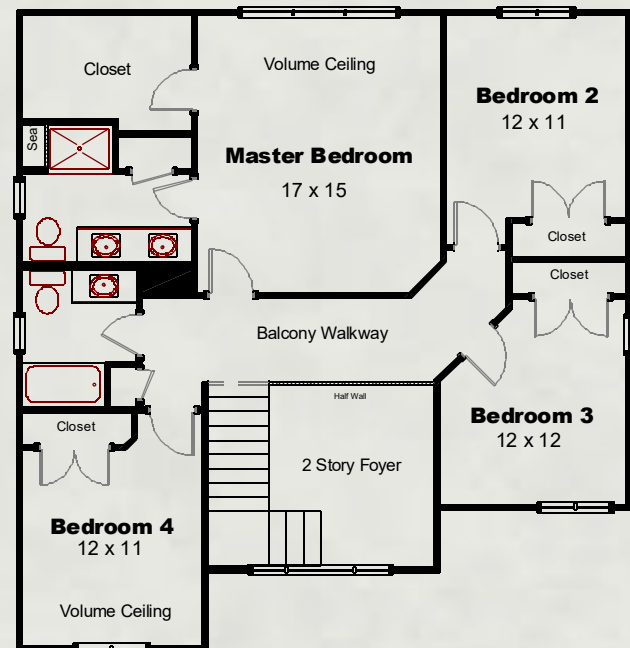

THE COLIN II

Starting at 2,700 Square Feet

Flaherty's policy of continual improvement in architectural design and construction considerations requires that the dimensions and features shown are subject to minor variations. The renderings are a designer's conception and the actual homes may be modified in construction to suit interior, exterior, community and neighborhood requirements and site considerations. The illustrations may not reflect current standard features of home. Please refer to the sales center for home and site plans, specification limitations and options. Prices are subject to change without notice.