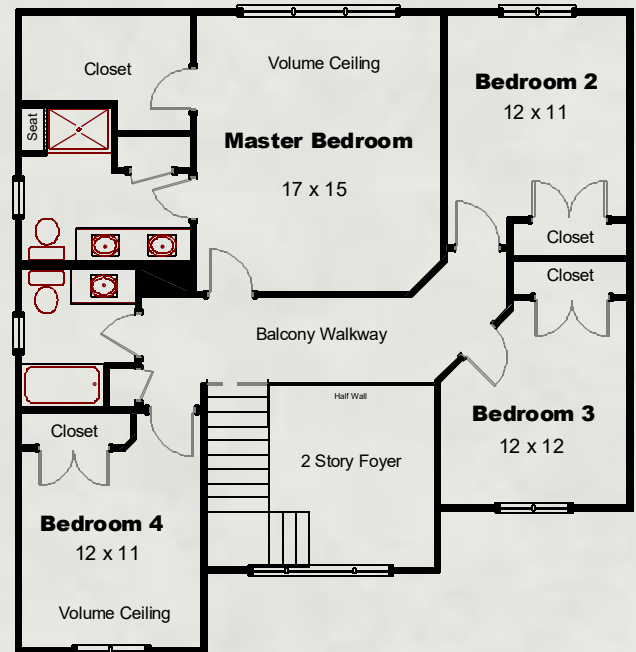

# THE COLIN

Starting at 2,400 Square Feet

Flaherty's policy of continual improvement in architectural design and construction considerations requires that the dimensions and features shown are subject to minor variations. The renderings are a designer's conception and the actual homes may be modified in construction to suit interior, exterior, community and neighborhood requirements and site considerations. The illustrations may not reflect current standard features of home. Please refer to the sales center for home and site plans, specification limitations and options. Prices are subject to change without notice.