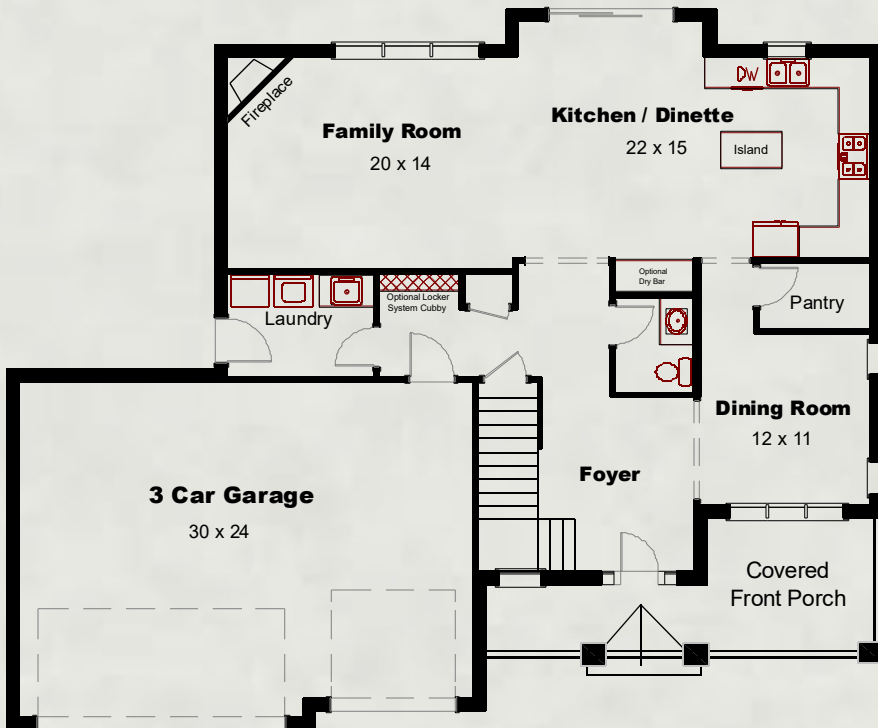

# THE COLIN

Starting at 2,400 Square Feet

Flaherty's policy of continual improvement in architectural design and construction considerations requires that the dimensions and features shown are subject to minor variations. The renderings are a designer's conception and the actual homes may be modified in construction to suit interior, exterior, community and neighborhood requirements and site considerations. The illustrations may not reflect current standard features of home. Please refer to the sales center for home and site plans, specification limitations and options. Prices are subject to change without notice.