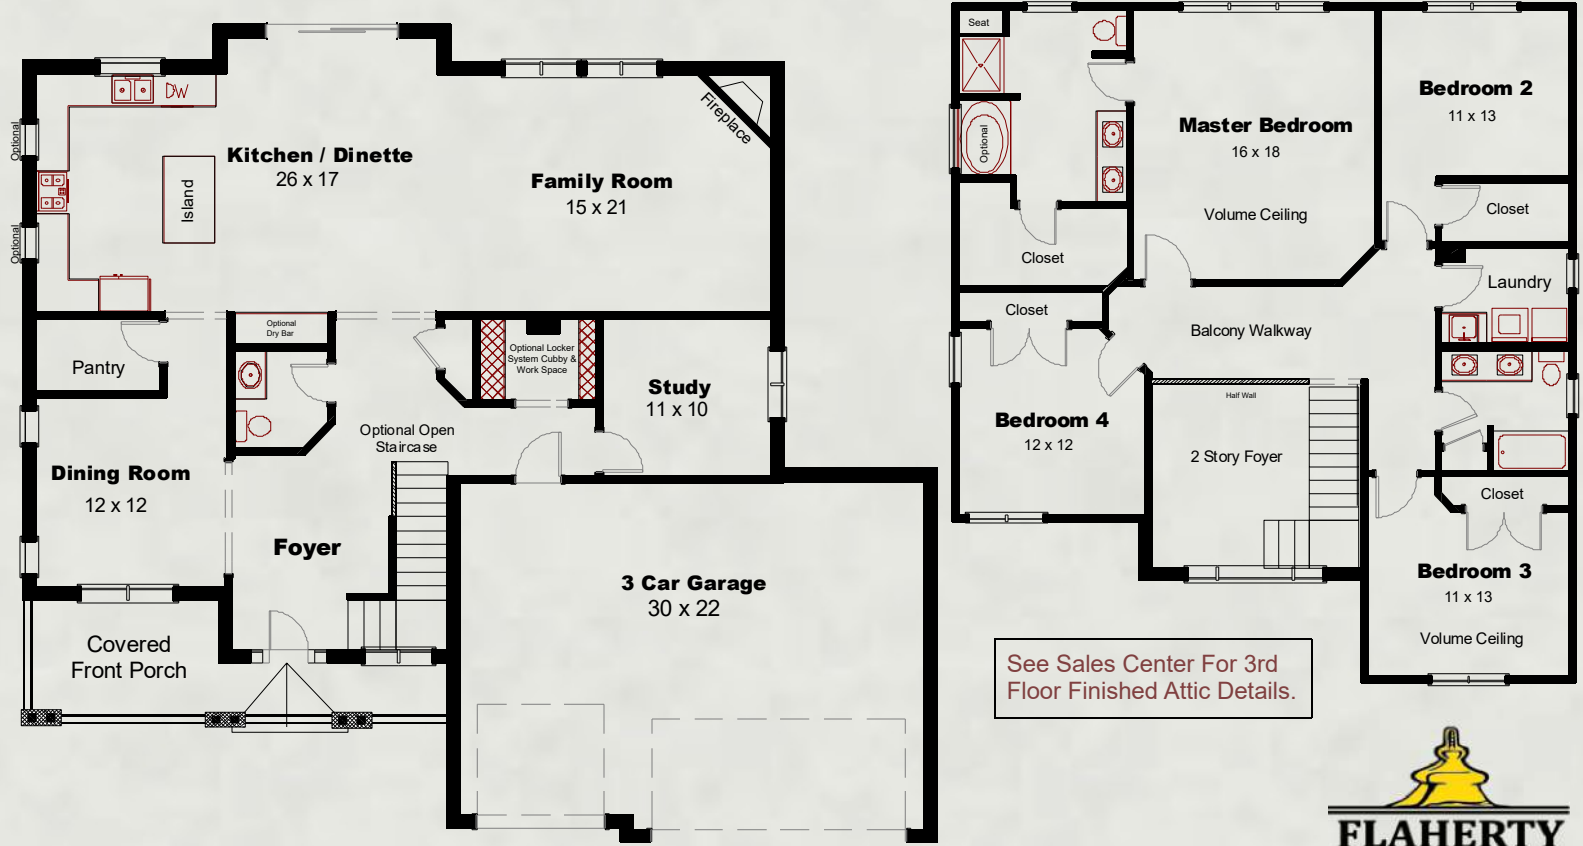

# THE COUNTRY DEVIN

Starting at 3,000 Square Feet

See Sales Center For 3rd Floor Finished Attic Details.

Flaherty's policy of continual improvement in architectural design and construction considerations requires that the dimensions and features shown are subject to minor variations. The renderings are a designer's conception and the actual homes may be modified in construction to suit interior, exterior, community and neighborhood requirements and site considerations. The illustrations may not reflect current standard features of home. Please refer to the sales center for home and site plans, specification limitations and options. Prices are subject to change without notice.