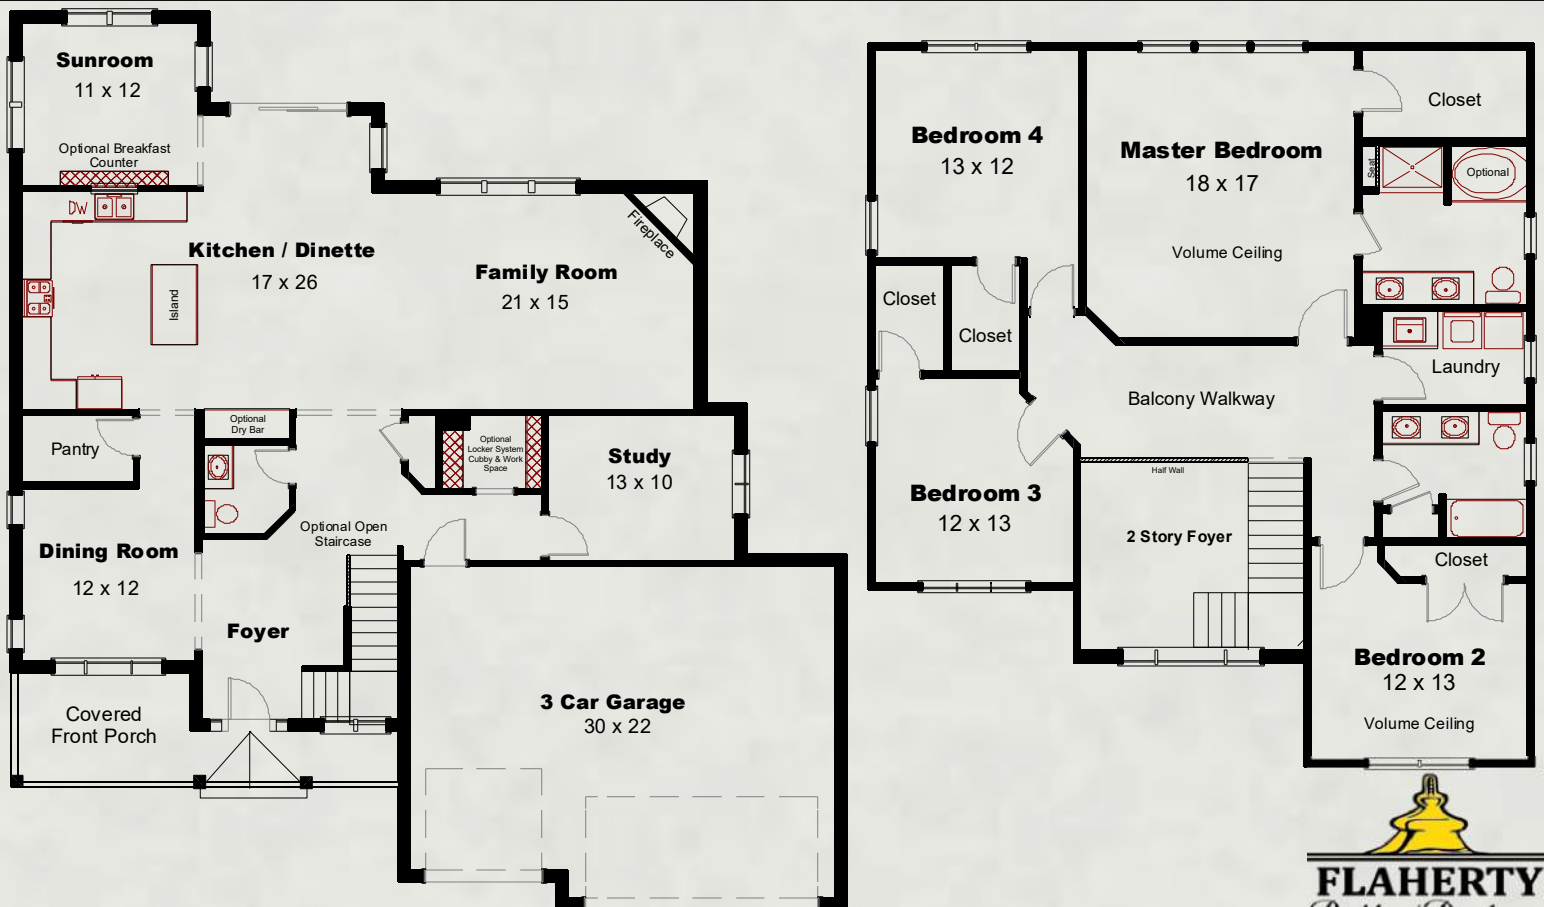

Starting at 3,250 Square Feet

# THE DEVIN 1800

Flaherty's policy of continual improvement in architectural design and construction considerations requires that the dimensions and features shown are subject to minor variations. The renderings are a designer's conception and the actual homes may be modified in construction to suit interior, exterior, community and neighborhood requirements and site considerations. The illustrations may not reflect current standard features of home. Please refer to the sales center for home and site plans, specification limitations and options. Prices are subject to change without notice.