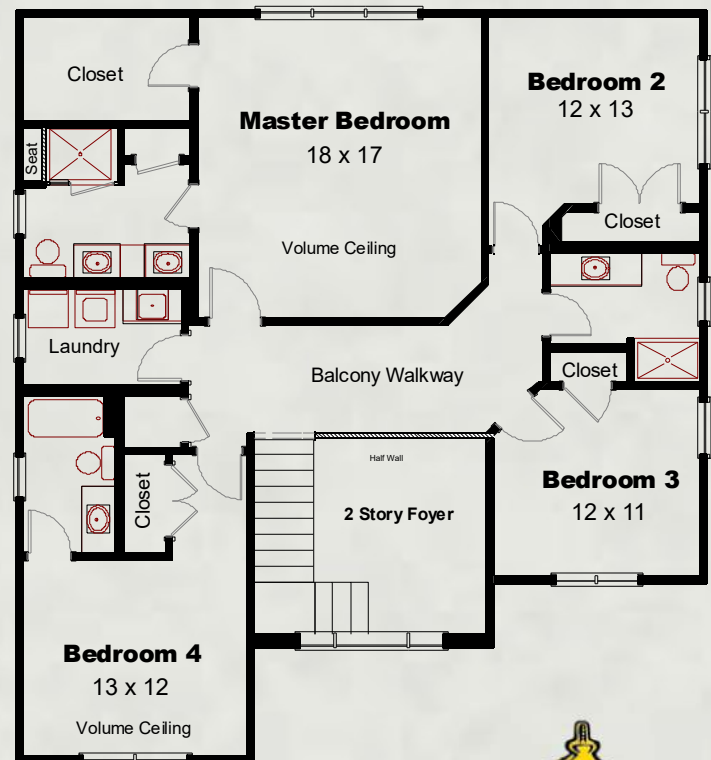

Starting at 3,300 Square Feet

# THE DEVIN 2000

Flaherty's policy of continual improvement in architectural design and construction considerations requires that the dimensions and features shown are subject to minor variations. The renderings are a designer's conception and the actual homes may be modified in construction to suit interior, exterior, community and neighborhood requirements and site considerations. The illustrations may not reflect current standard features of home. Please refer to the sales center for home and site plans, specification limitations and options. Prices are subject to change without notice.