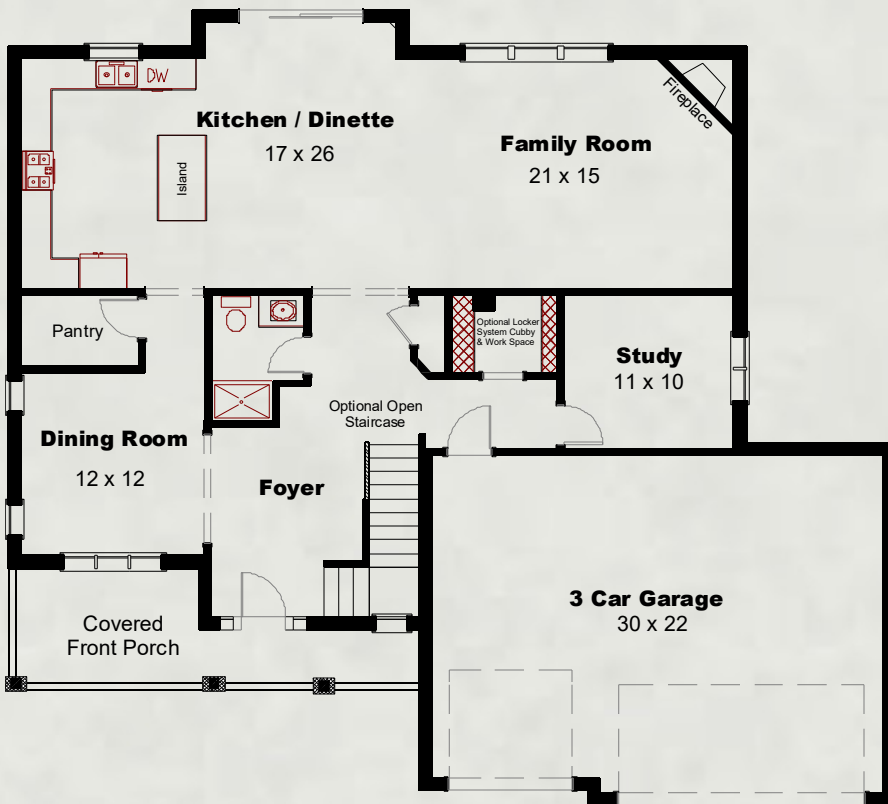

THE DEVIN III

Starting at 3,000 Square Feet

Flaherty's policy of continual improvement in architectural design and construction considerations requires that the dimensions and features shown are subject to minor variations. The renderings are a designer's conception and the actual homes may be modified in construction to suit interior, exterior, community and neighborhood requirements and site considerations. The illustrations may not reflect current standard features of home. Please refer to the sales center for home and site plans, specification limitations and options. Prices are subject to change without notice.