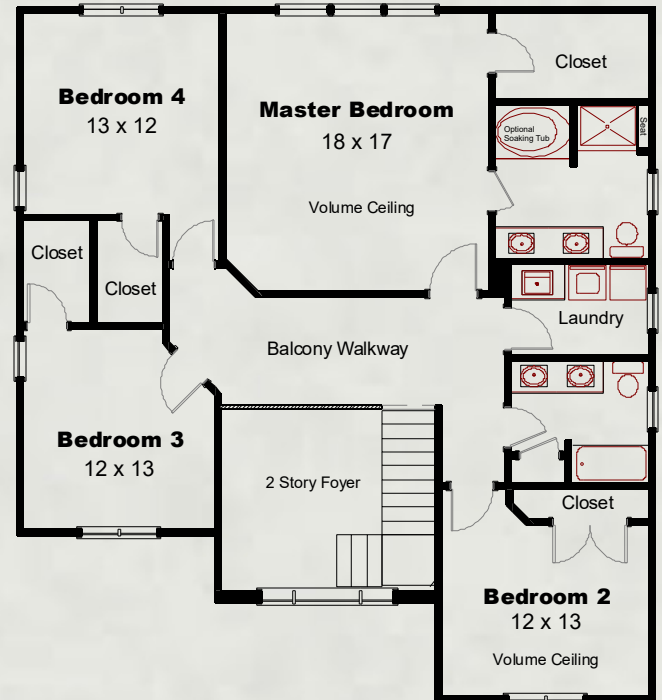

THE DEVIN III

Starting at 3,000 Square Feet

Flaherty's policy of continual improvement in architectural design and construction considerations requires that the dimensions and features shown are subject to minor variations. The renderings are a designer's conception and the actual homes may be modified in construction to suit interior, exterior, community and neighborhood requirements and site considerations. The illustrations may not reflect current standard features of home. Please refer to the sales center for home and site plans, specification limitations and options. Prices are subject to change without notice.