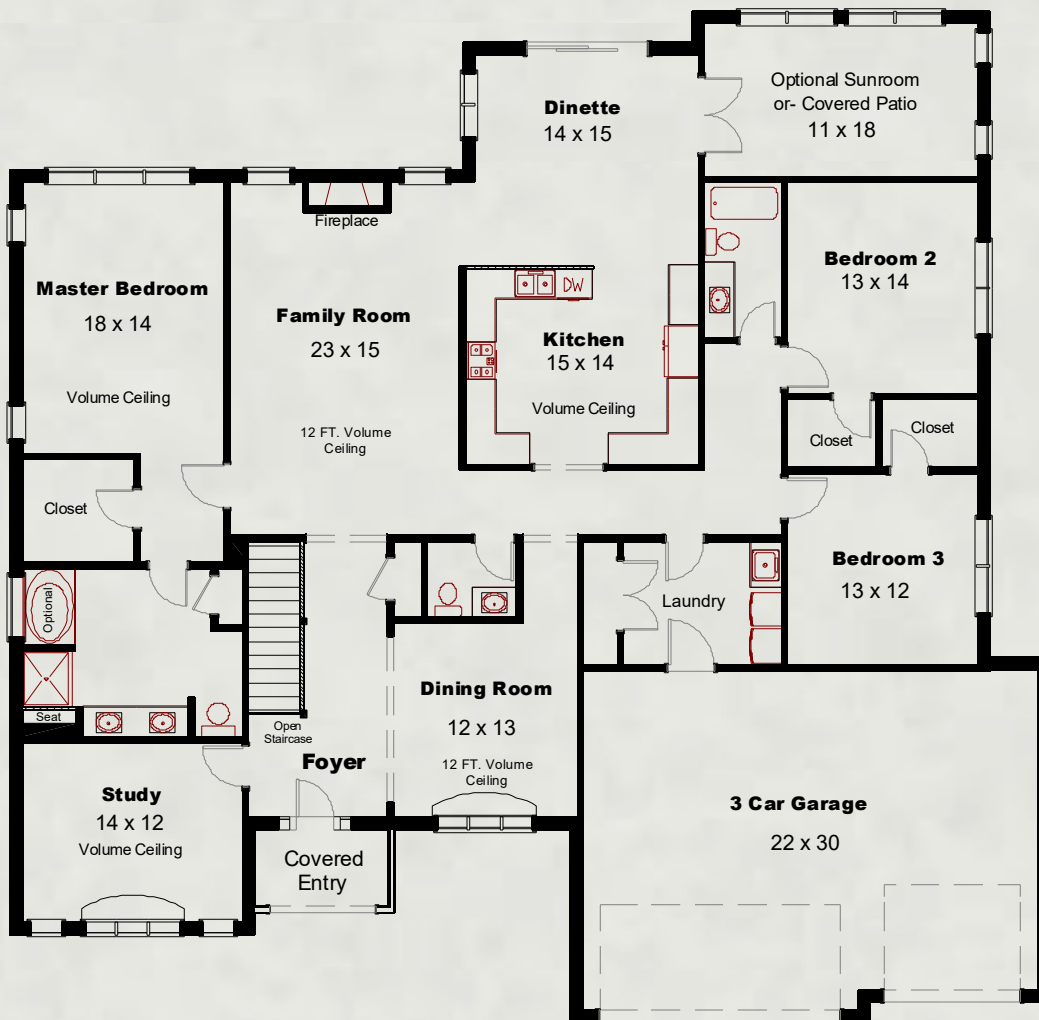

Starting at 2,800 Square Feet

THE TEGAN

Flaherty's policy of continual improvement in architectural design and construction considerations requires that the dimensions and features shown are subject to minor variations. The renderings are a designer's conception and the actual homes may be modified in construction to suit interior, exterior, community and neighborhood requirements and site considerations. The illustrations may not reflect current standard features of home. Please refer to the sales center for home and site plans, specification limitations and options. Prices are subject to change without notice.