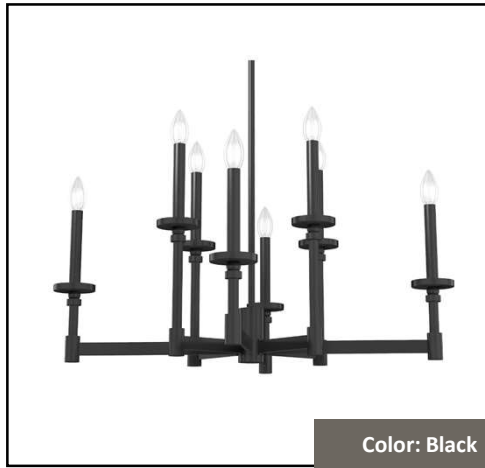

Single- Hung Windows

Color: White

ThermaTru Front Door

Color: Tricorn Black

Schlage Door Handle

Color: Oil Rubbed Bronze

Carriage House Garage Door

Color: Driftwood

JACOB'S FIELD – LOT 43

Kitchen Selections

Oak Hardwood Flooring

Color: Dark Walnut

Moen Kitchen Faucet

Color: Stainless Steel

30" Slide-in Range & Micro Hood

Color: Stainless Steel

Granite Countertops

Color: Valle Nevado

Dinette Light

Color: Black

Kitchen Cabinets

Color: Burlap

Kitchen Backsplash

Color: White