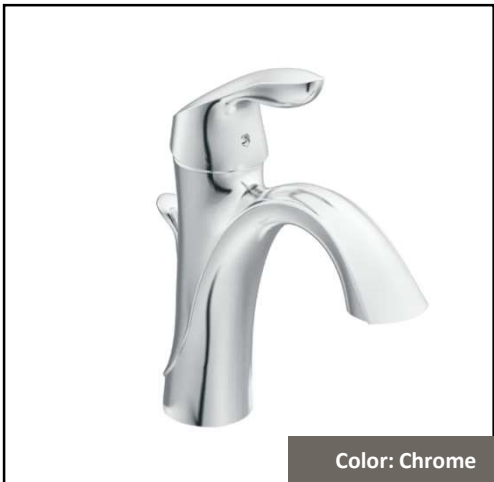

Granite Countertops

Color: Valle Nevado

Dinette Light

Color: Black

Kitchen Cabinets

Color: Burlap

Kitchen Backsplash

Color: White

Kitchen Sink

Color: Stainless

Kitchen Cabinet Hardware

Color: Black

JACOB'S FIELD – LOT 43

Primary Bath Selections

Vanity Lights

Vanity Faucets