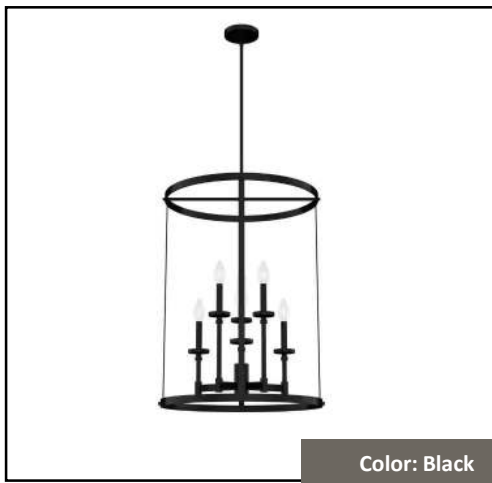

Interior Doors

Color: Painted White

Locker System

Color: White

2-Story Foyer Chandelier

Color: Black

Wainscot at Stairs

Color: White

Balusters

Color: Black

Electric Fireplace with Tile Surround

Color: Canvas White Picket Tile

Sherwin Williams Paint

Color: Repose Gray

Carpet Color

Color: Silver Birch