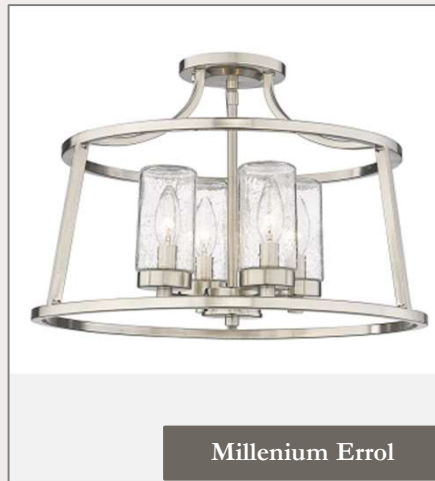

Front Door

**SW 7069
Iron Ore**

Craftsman - Iron Ore

EXTERIOR SELECTIONS

Siding

SW Grays Harbor & Knitting Needles

Garage Door

C.H.I - Dark Oak

Hardwood Floors

Minwax Jacobean

Carpet

Dreamweaver Ultramarine

Dining Fixture

Millenium Arlett

Living Room Fixture

Maxim Bongo

Laundry/Loft Fixture

Millenium Errol

Stair Balusters

Iron Black - Plain

Range

GE Profile Slide In

Refrigerator

GE Profile French Door