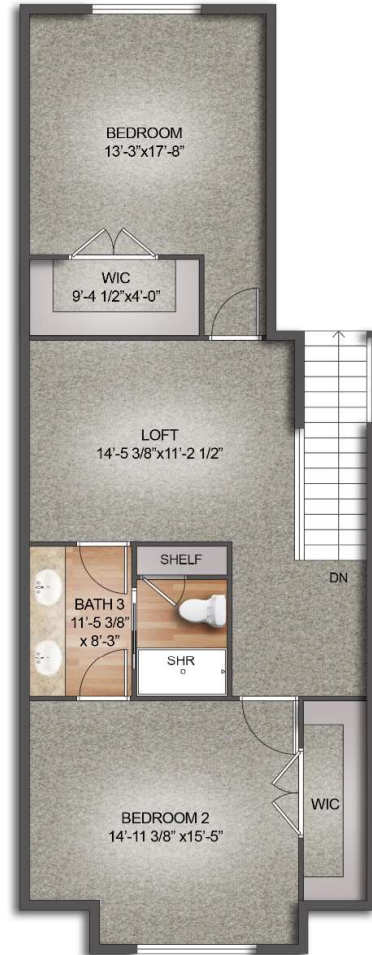

CHERRY MODEL UNIT 2

AVAILABLE NOW

4 Bedrooms

3 Full Bathrooms

2,500 Sq.Ft.

- ✓ First Floor Primary Suite
- ✓ Open Concept Living
- ✓ First Floor Laundry Room
- ✓ Quartz Countertops
- ✓ Large Kitchen Island
- ✓ Stainless Steel Kitchen Appliances
- ✓ 2-Car Attached Garage
- ✓ Second Floor Loft
- ✓ Large Rear Concrete Patio
- ✓ Hardwood Floors in Main Living Area
- ✓ First Floor Office/Optional Bedroom #4

FIRST FLOOR PLAN

SECOND FLOOR PLAN

For more information:
 Phone: (815) 464-2213
info@flahertyhomes.com
www.flahertyhomes.com

STEEPLE BEND - LOT 02

Brick

Brampton Graystone

Roof

Owens Corning - Teak

Sinks

Undermount Rectangle

Floor Tile

Candler Gray 17x20"

Shower Wall Tile

Canvas Maolica White 4x10"

STEEPLE BEND LOT 02

INTERIOR SELECTIONS