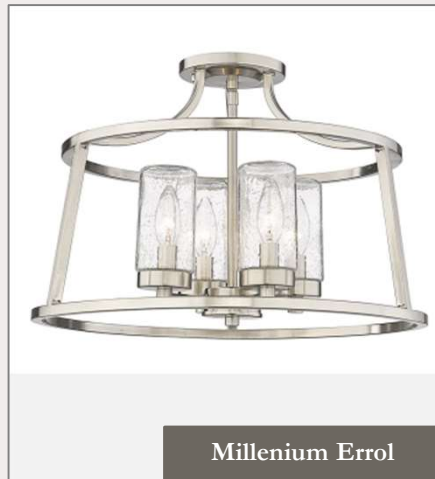

Dining Fixture

Millenium Arlett

Living Room Fixture

Maxim Bongo

Laundry/Loft Fixture

Millenium Errol

Stair Balusters

Iron Black - Plain