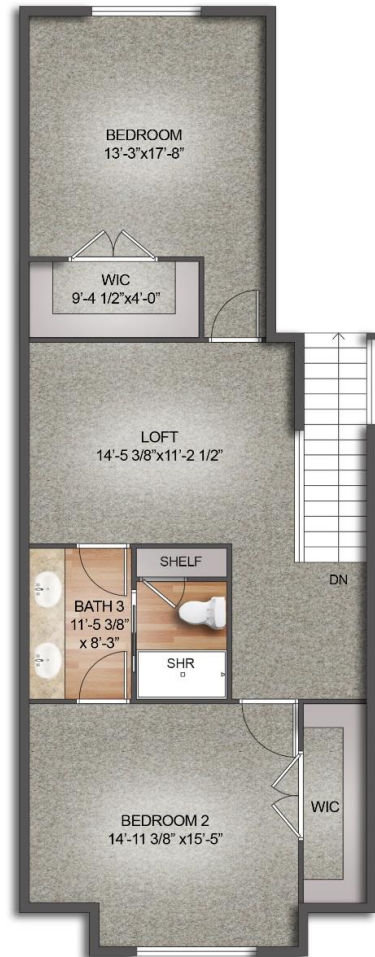

\$532,900

MOVE IN READY

4 Bedrooms

3 Full Bathrooms

2,500 Sq.Ft.

- ✓ First Floor Primary Suite
- ✓ Open Concept Living
- ✓ First Floor Laundry Room
- ✓ Quartz Countertops
- ✓ Large Kitchen Island
- ✓ Stainless Steel Kitchen Appliances
- ✓ 2-Car Attached Garage
- ✓ Second Floor Loft
- ✓ Large Rear Concrete Patio
- ✓ Hardwood Floors in Main Living Area
- ✓ First Floor Office/Optional Bedroom #4

All measurements and figures are approximate. Source of information is deemed reliable, but not verified.

FIRST FLOOR PLAN

SECOND FLOOR PLAN

For more information:
 Phone: (815) 464-2213
info@flahertyhomes.com
www.flahertyhomes.com

STEEPLE BEND LOT 02

INTERIOR SELECTIONS

STEEPLE BEND - LOT 02

Brick

Brampton Graystone

Roof

Owens Corning - Teak

Front Door

Floor Tile

Candler Gray 17x20"

Shower Wall Tile

Canvas Maolica White 4x10"

STEEPLE BEND LOT 02

INTERIOR SELECTIONS

Hardwood Floors

Minwax Jacobean