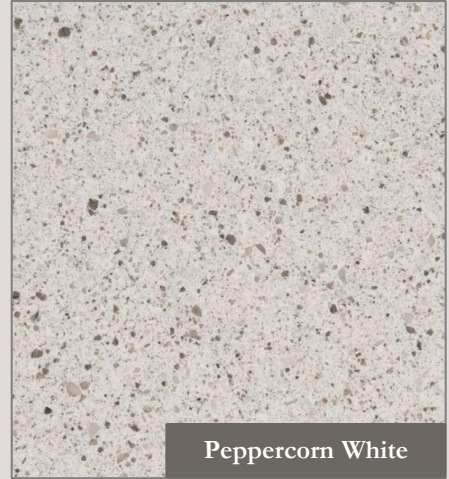

STEEPLE BEND - LOT 02

KITCHEN SELECTIONS

Perimeter Cabinets

Lancaster - Sea Salt

Island Cabinets

Lancaster - Frappe

Quartz Countertops

Peppercorn White