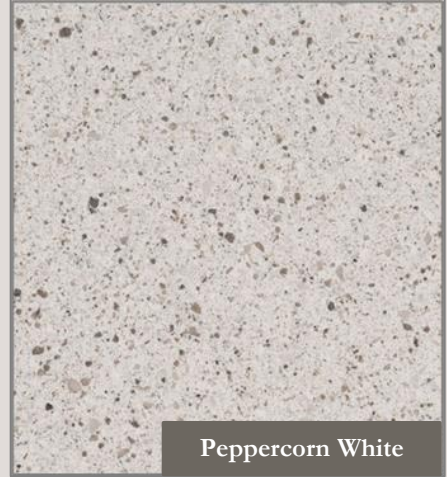

Quartz Countertops

Peppercorn White