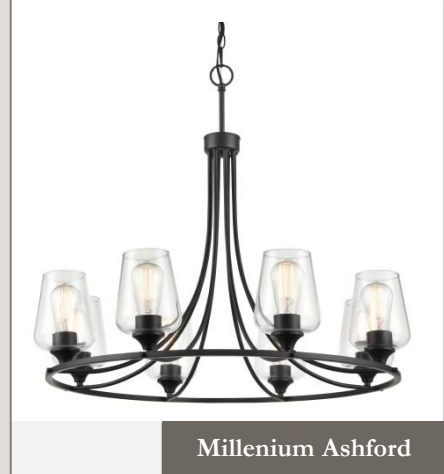

Living Room Fixture

Millenium Ashford