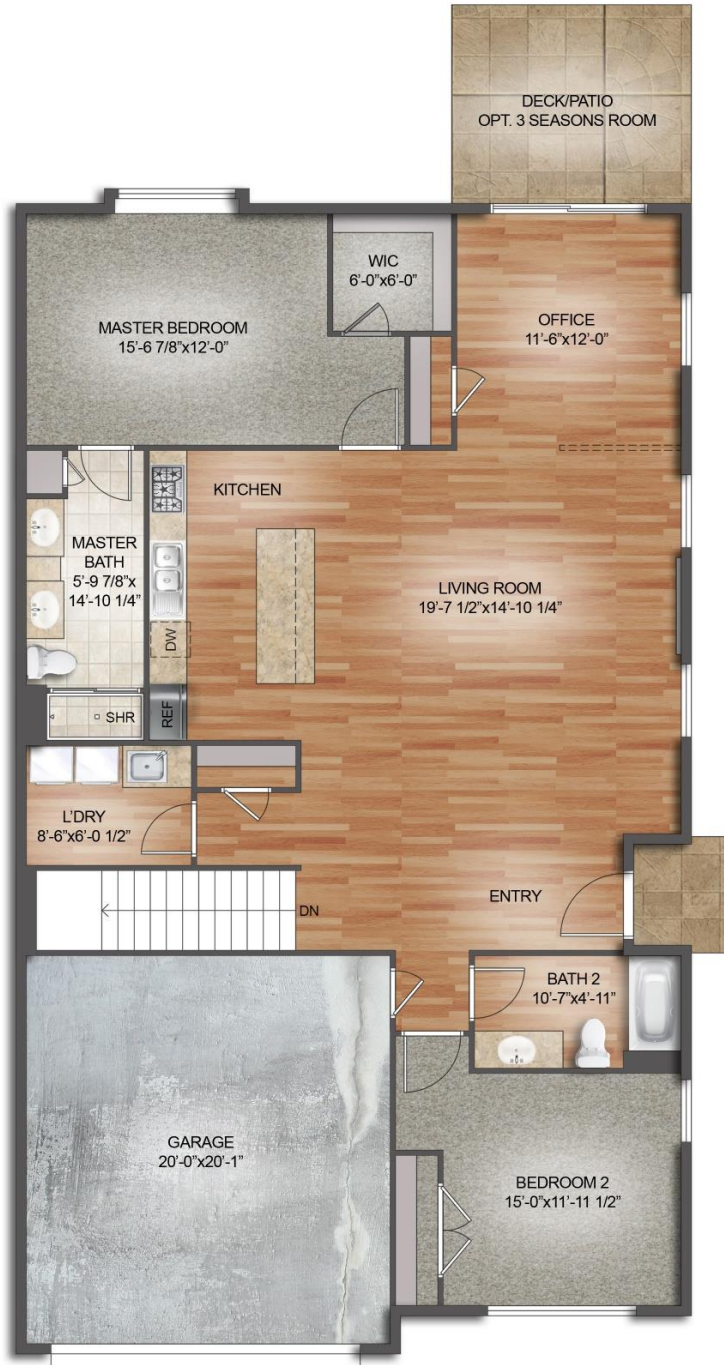

For more information:
Phone: (815) 464-2213
info@flahertyhomes.com
www.flahertyhomes.com