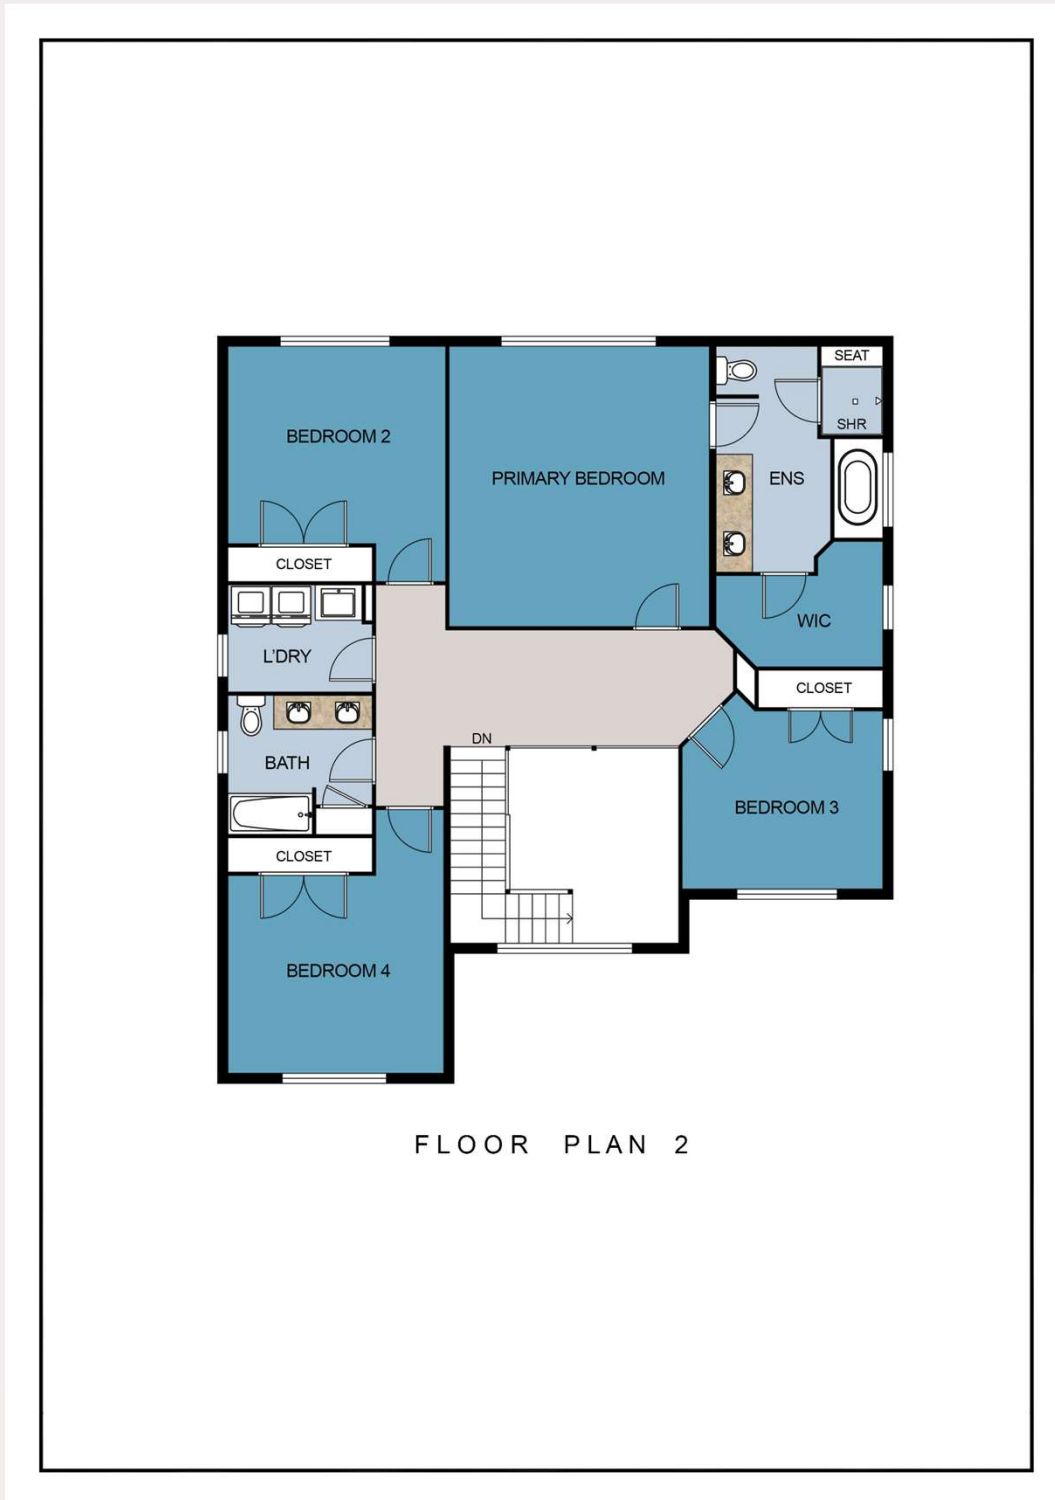

FLOOR PLAN 2

For more information:
Phone: (815) 464-2213
info@flahertyhomes.com
www.flahertyhomes.com