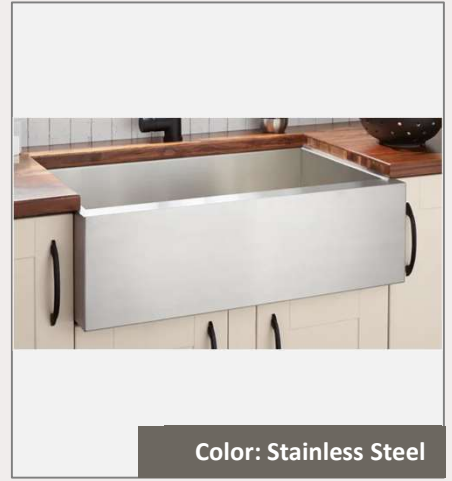

**STONE CREEK – LOT 120**

**INTERIOR SELECTIONS**

**Oak Hardwood Flooring**

**Color: Aged Barrel**

**Moen Kitchen Faucet**

**Color: Stainless Steel**

**Kitchen Apron Front Sink**

**Color: Stainless Steel**