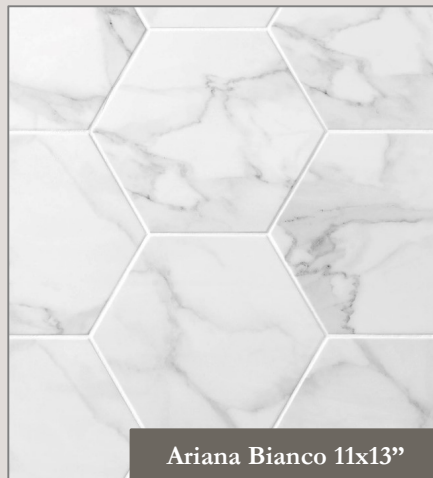

Hardware

Jiasenbao Pulls & Knobs BN

Sinks

Undermount Rectangle

Floor Tile

Milano Night 12x24"

Shower Wall Tile

Ariana Bianco 11x13"