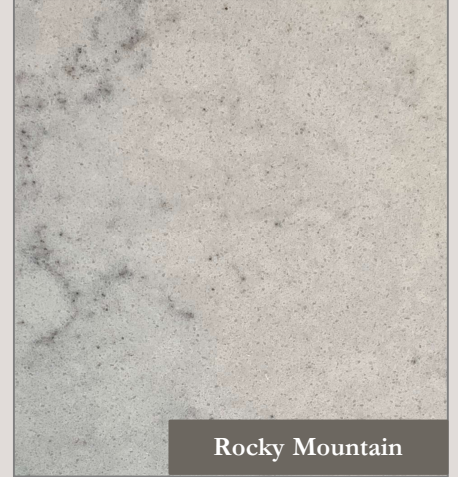

Quartz Countertops

Rocky Mountain