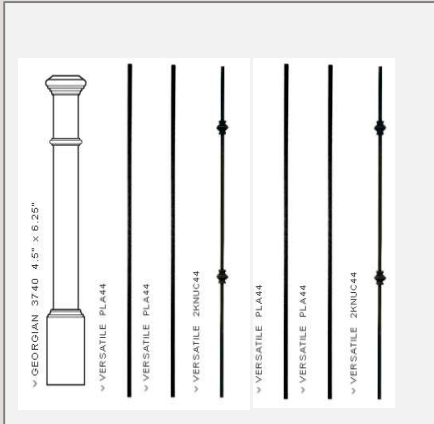

# INTERIOR SELECTIONS

Hardwood Floors

Minwax Aged Barrel

Carpet

Dreamweaver Fieldcrest

Living Room Fixture

Venlo Pendant BN

Laundry Room

Hillcrest Semi-Flush BN

Dining Room

West End Chandelier BN

Stair Balusters

Iron Black – Plain, Plain, Double Knuckle

Range

GE 30" 5-Burner

Refrigerator