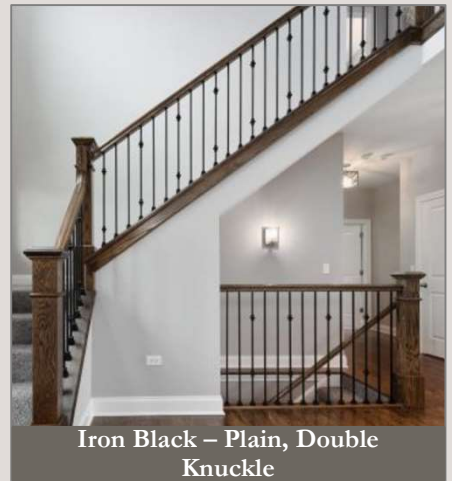

Stair Balusters

Iron Black – Plain, Double Knuckle