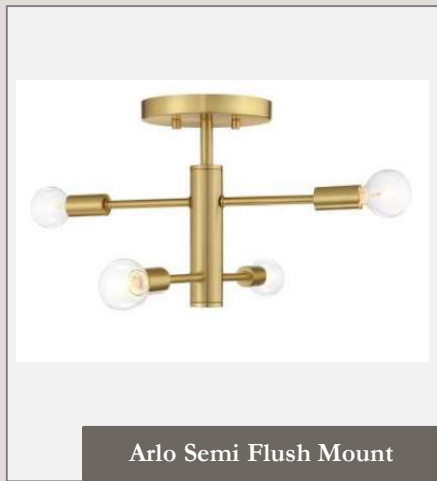

Sink

Stainless Undermount

Hardware

Haliwu - Gold

Island Pendants

Madden Pendant

Backsplash

Matte White Brick, 2-1/2"x10"

Carpet

Dreamweaver Moon Mist

Living Room Fixture

Malene Chandelier

Laundry Room

Arlo Semi Flush Mount

Dining Room

Bellingham Chandelier