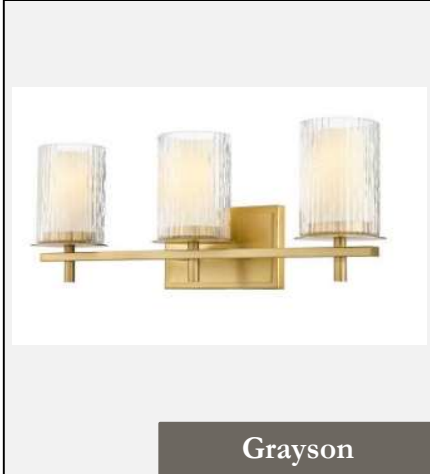

BATH 2 SELECTIONS

Vanity Lights

Grayson

Vanity Faucets

Moen Genta Single MB

Quartz Countertops

Morning Frost Quartz

Cabinets