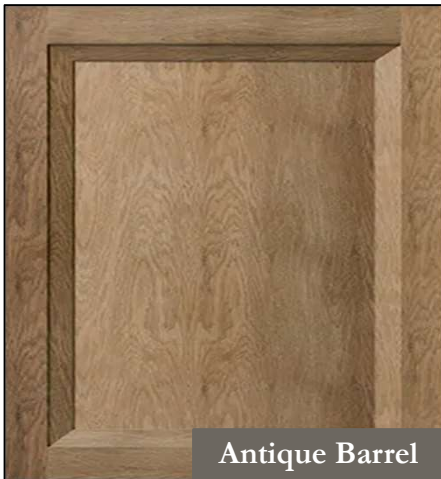

Antique Barrel

Hardware

Haliwu Black & Gold

Sinks

Undermount Rectangle

Floor Tile

Society District, 12x24

Shower Wall Tile