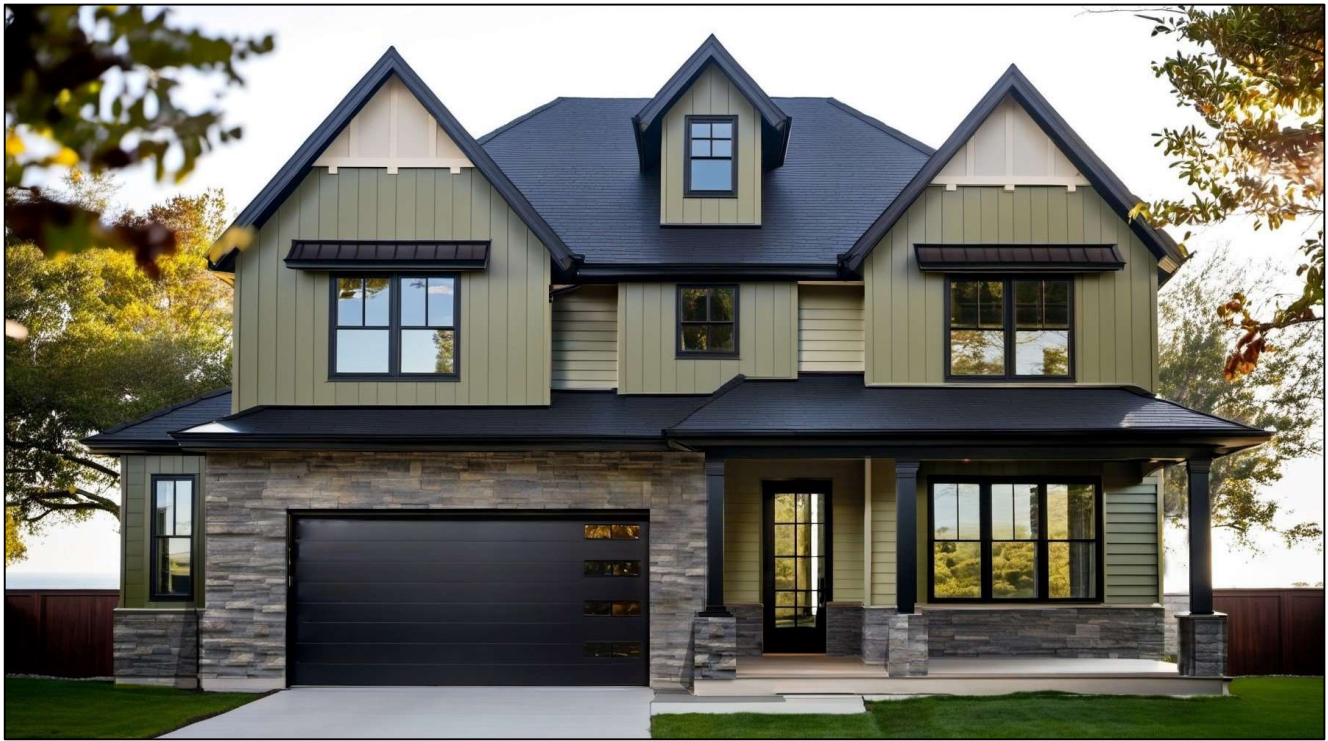

LINN ROAD – LOT 54

COMING SOON!

5 Bedrooms

5 Bathrooms

Approx. 5,000 Sq. Ft

- ✓ Open Concept Living
- ✓ Hardwood Floors in Main Living Areas
- ✓ Second Floor Primary Suite
- ✓ Second Floor Loft & Office
- ✓ First Floor & Second Floor Laundry Room
- ✓ Quartz Countertops
- ✓ Large Kitchen Island
- ✓ Stainless Steel Kitchen Appliances
- ✓ 2-Car Attached Garage
- ✓ Rear Concrete Covered Patio
- ✓ Large Unfinished Basement
- ✓ Finished Attic Loft with Fantastic Lake View
- ✓ Located in The Much Coveted “Birches Subdivision” with Deeded Boat Access