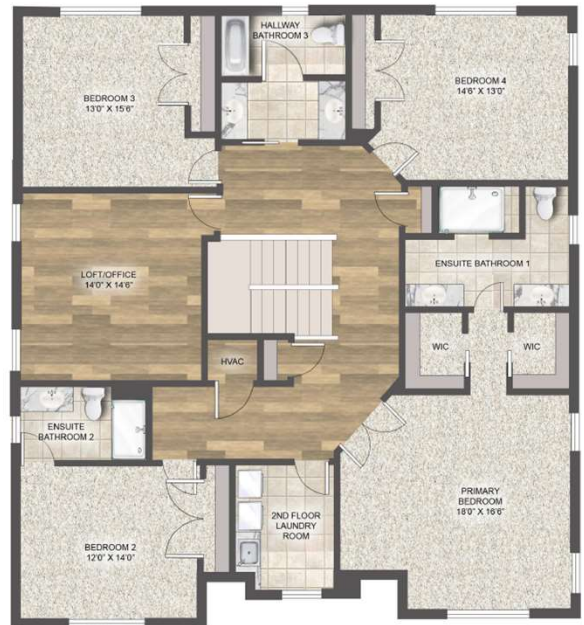

LINN ROAD – LOT 54

COMING SOON!

5 Bedrooms

5 Bathrooms

Approx. 5,000 Sq. Ft

- ✓ Open Concept Living
- ✓ Hardwood Floors in Main Living Areas
- ✓ Second Floor Primary Suite
- ✓ Second Floor Loft & Office
- ✓ First Floor & Second Floor Laundry Room
- ✓ Quartz Countertops
- ✓ Large Kitchen Island
- ✓ Stainless Steel Kitchen Appliances
- ✓ 2-Car Attached Garage
- ✓ Rear Concrete Covered Patio
- ✓ Large Unfinished Basement
- ✓ Finished Attic Loft with Fantastic Lake View
- ✓ Located in The Much Coveted “Birches Subdivision” with Deeded Boat Access

First Floor

Third Floor

Second Floor

For more information:
Phone: (815) 464-2213
sales@flahertyhomes.com
www.flahertyhomes.com

KITCHEN

LIVING ROOM & DINETTE

PRIMARY BEDROOM

PRIMARY BATHROOM