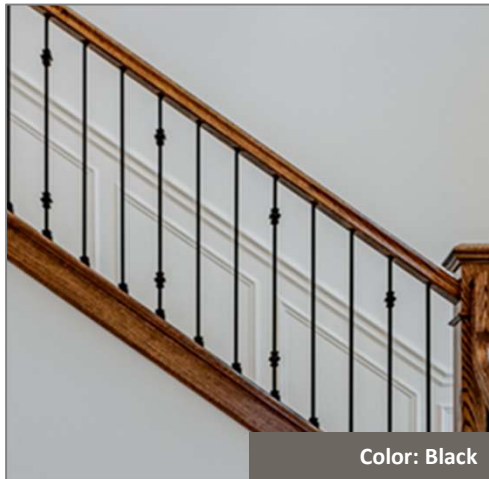

Foyer Chandelier

Color: Matte Black

Laundry Room Tile

Color: Mantel Piece & White Ash 12X12

Stair Balusters

Color: Black

Electric Fireplace

Color: Iron Ore Shiplap w/ Stained Mantel