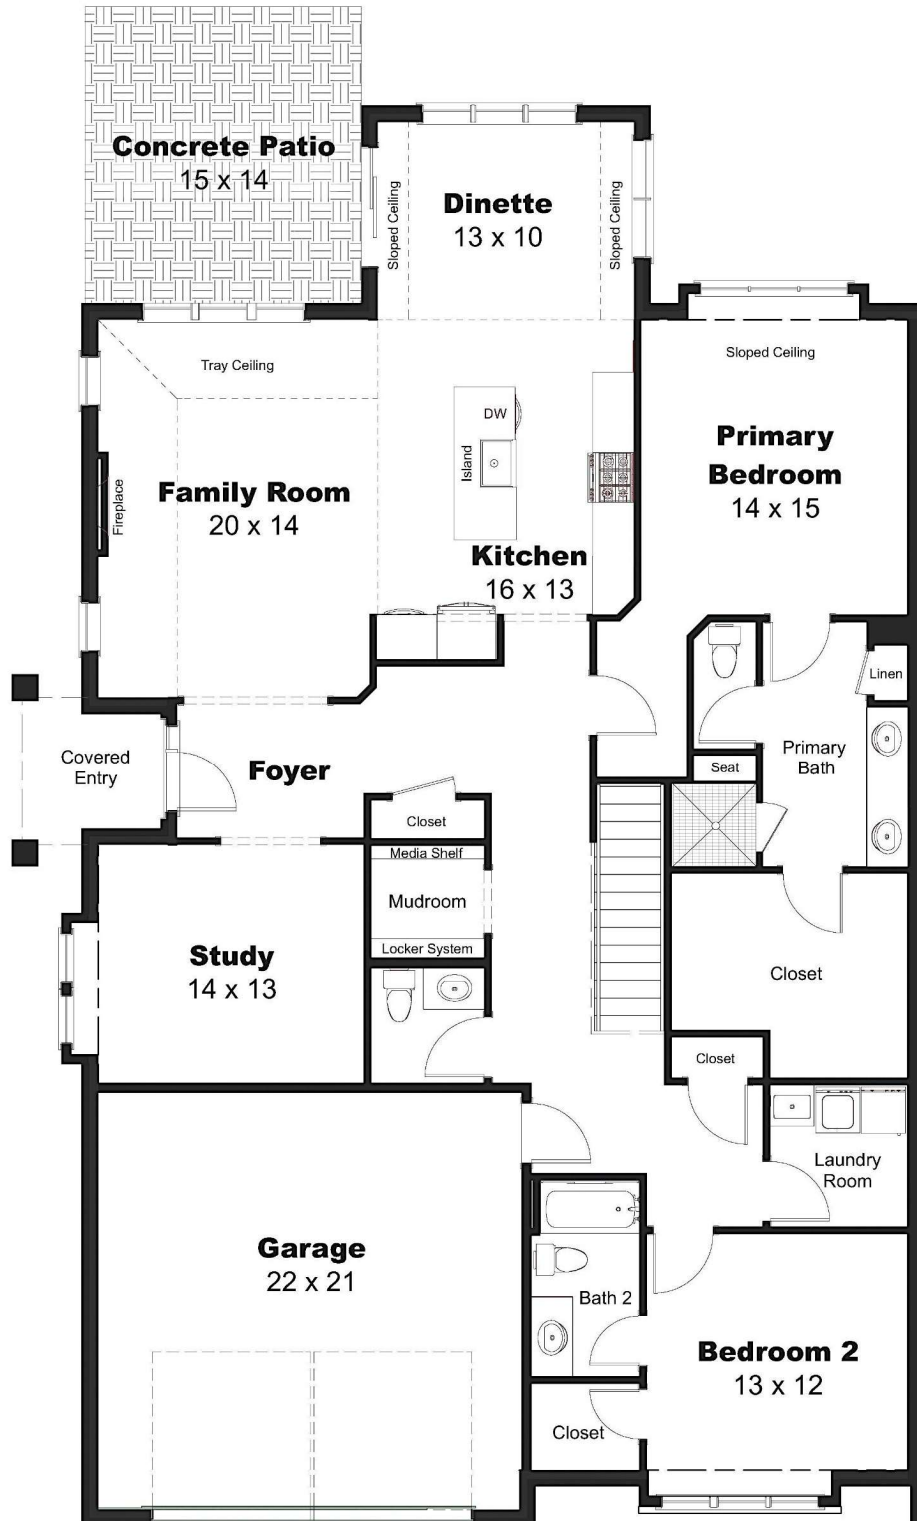

For more information:
Phone: (815) 464-2213
info@flahertyhomes.com
www.flahertyhomes.com