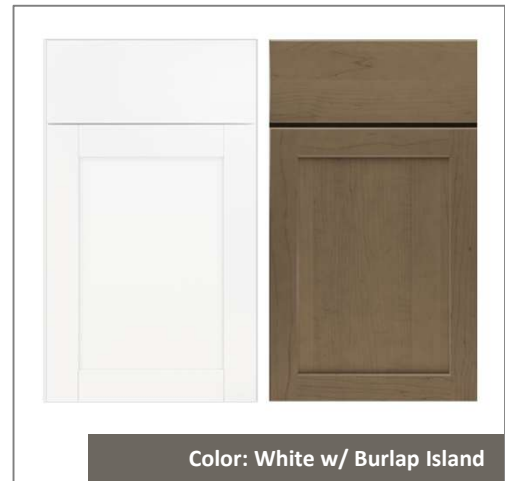

Kitchen Cabinets