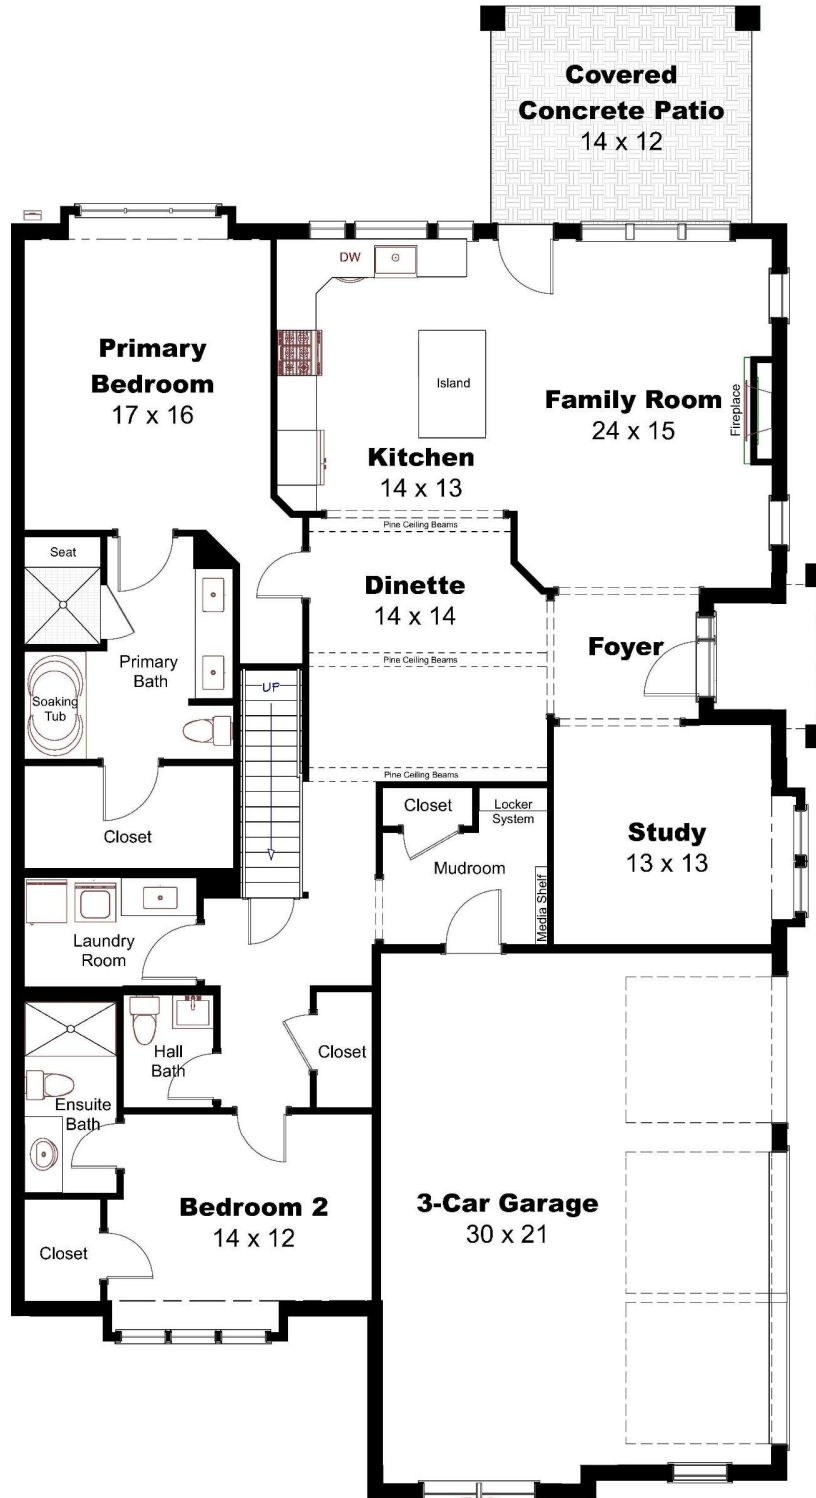

For more information:
Phone: (815) 464-2213
info@flahertyhomes.com
www.flahertyhomes.com