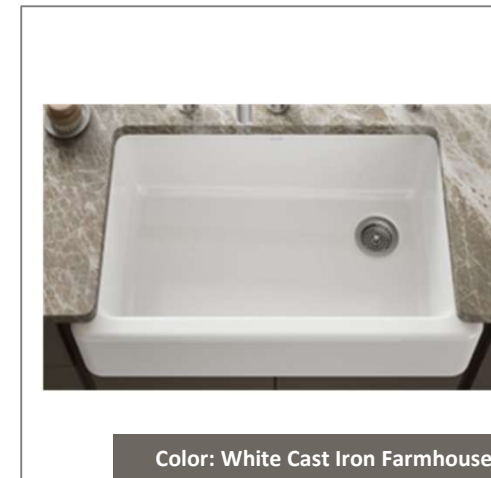

Quartz Countertops

Island Pendant Light

Kitchen Cabinets

Kitchen Backsplash

Kitchen Sink

Kitchen Cabinet Hardware

MISTY CREEK – LOT 27

Primary Bath Selections

Vanity Lights

Color: Natural Aged Brass

Vanity Faucets

Color: Champagne Bronze

Quartz Countertops

Color: Calacatta Prado

Bath Cabinets

Color: White